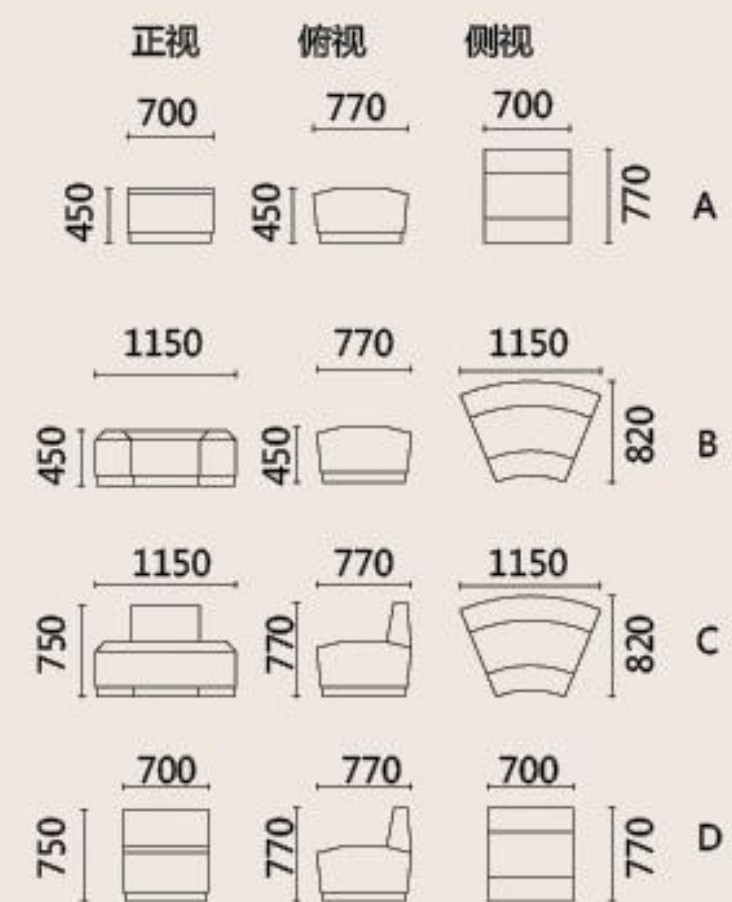

LEISURE OF FIVE 100

INTERIOR DESIGN REVIEW

„A space full of perception and simple emotion,  
warm and sweetness is diffusing.“

CGF78-H-5169