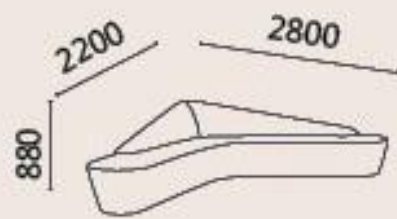

„In this fast-moving time, there must be things to hold on to. We make these things.“

CGF78-H-5170