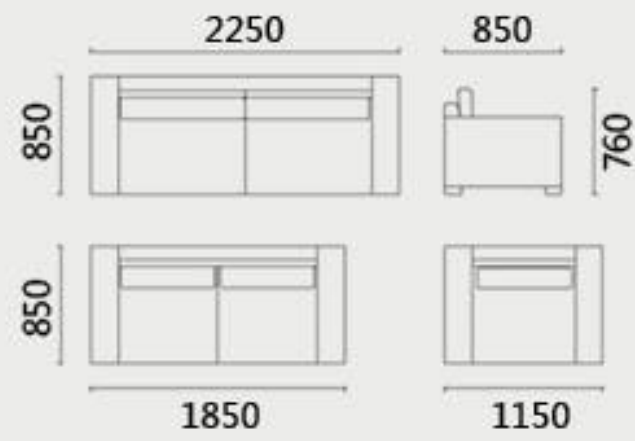

CGF78-H-208