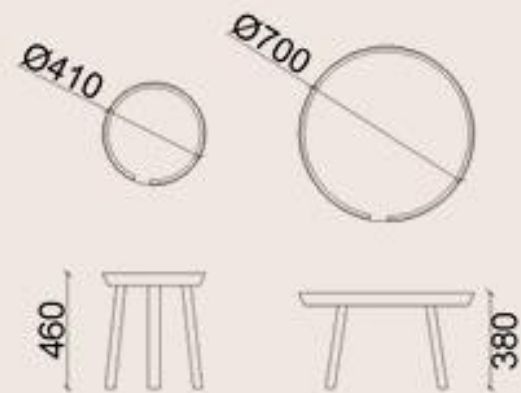

CGF78-T-57