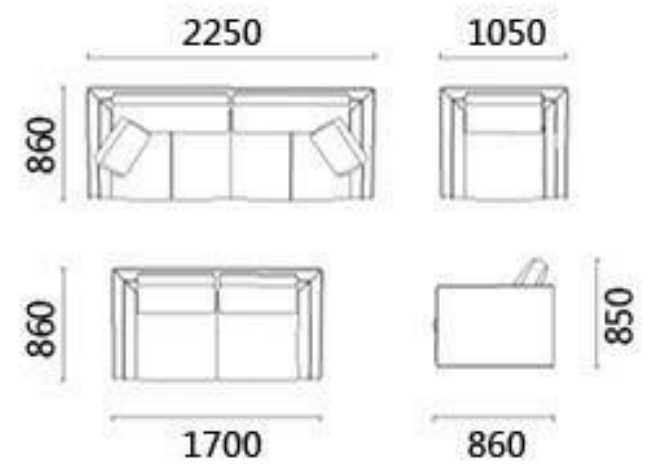

# LEISURE FURNITURE OFFICE- SOFA

LEISURE OFFICE

285

LEISURE OFFICE

286

CGF78-  
H-206

HAND CRAFTED

The sofa has a variety of functions. Let you use unlimited space infinitely.