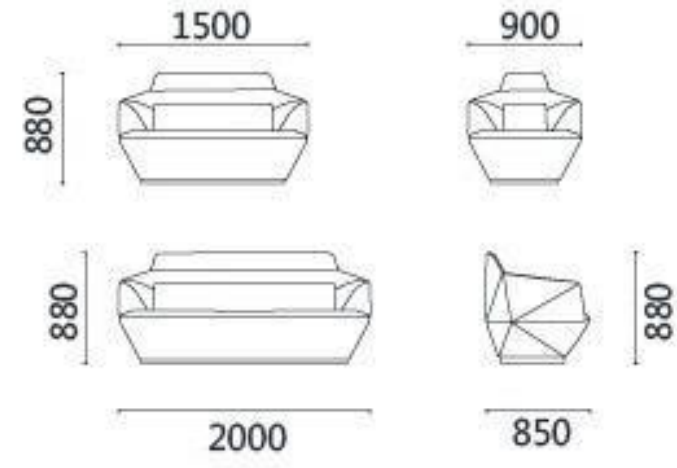

LEISURE OFFICE

19

LEISURE OFFICE

20

LEISURE OFFICE

23

CGF78-H-219

The sofa has a variety of functions. Let you use unlimited space infinitely.