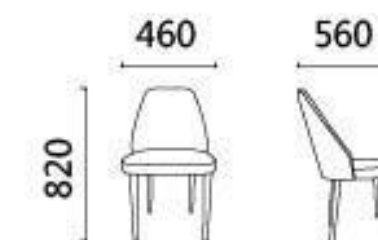

The shape of the product is simple, the curve is smooth. Inspiration transmits from the grandness, treasury deposits in the nature. The design is lead-edge, free, personalized, and fashion leading. Art and practicality bring about the best in each other. It brings comfort and enjoyment to you, also is an artistic eye-catching and heart-appealing treasury.

LEISURE OFFICE

222

CGF78-
H-5256