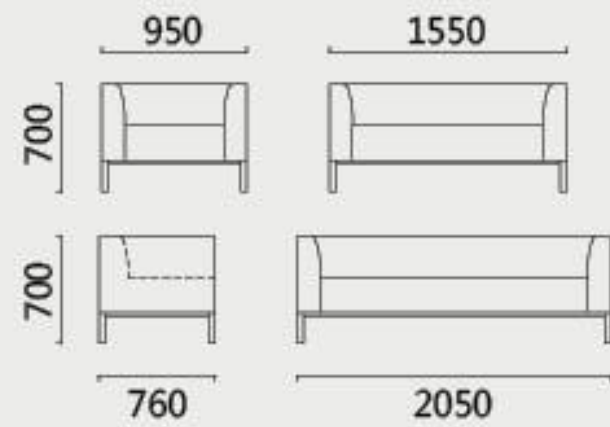

# ENIGMATIC EXTRAVAGANCE

LEISURE OFFICE

329

LEISURE OFFICE

330

CGF78-  
H-218

*Easily to cherish your dream living room*

„In this fast-moving time, there must be things to hold on to. We make these things.“