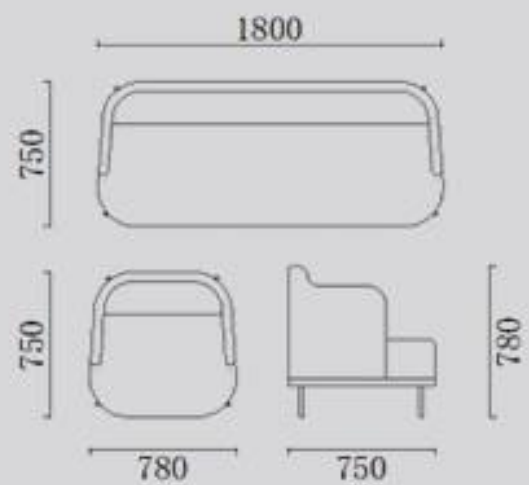

„In this fast-moving time, there must be things to hold on to. We make these things.“

CGF78-H-5233