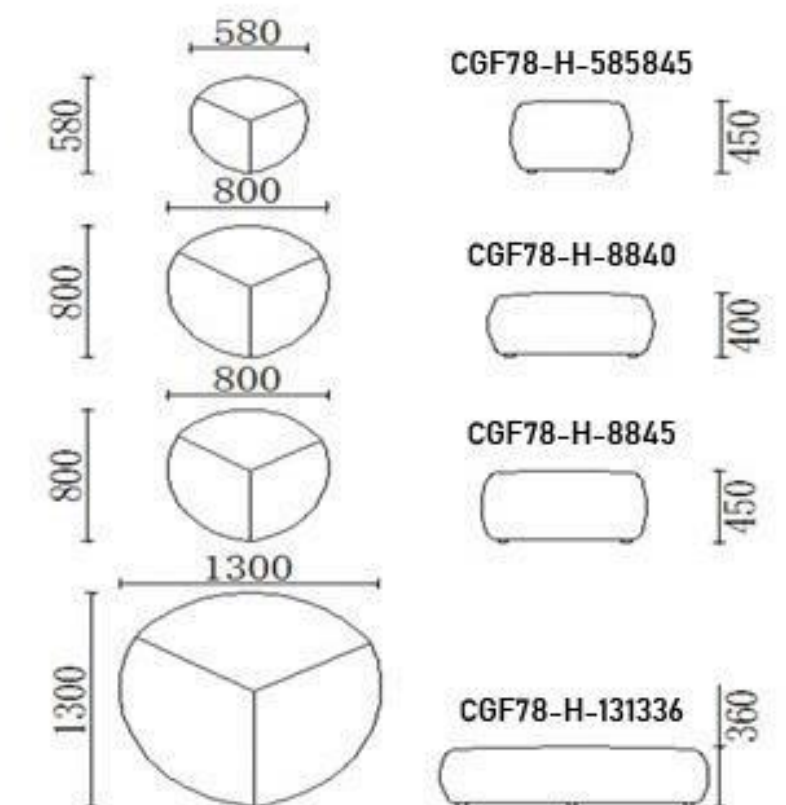

MATCH YOUR LIFESTYLE

Easily to cherish your dream living room

Leisure sofa is multiple functional, capable to save space and money for you. No matter you or your guests to sit down or lie down, just be yourself. We provide single sofa and corner sofa with different styles and colors for options. A lot of sofas are inbuilt storage space function for beddings.

鹅卵石沙发