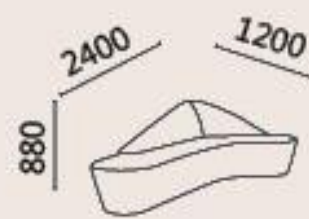

„In this fast-moving time, there must be things to hold on to. We make these things.“

CGF78-H-5170