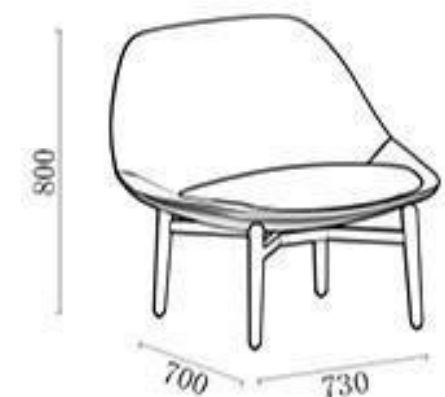

Endow modern sofa with new definition by conciseness and brightness. The smooth line, delicate quality sense combines with the ergonomics. The inhospitality of the space is weakened by fashion elements. Classical design of modern furniture is also infused to create an elegant, leisure and spiritual space.

**CGF78-
H5229**