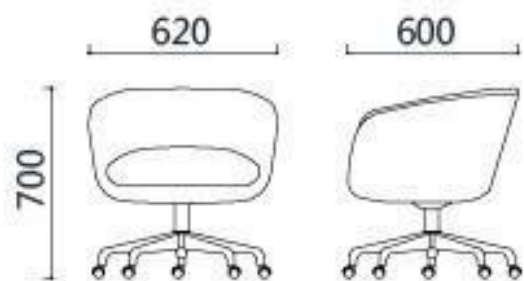

A TOUCH OF LUXURY

LEISURE OFFICE

161

She, without the out-of-reach design, without the proud nobility, but with the warmth, the brilliance and the approachability, offers every visitor unrestrained space.

CGF78-H-5248