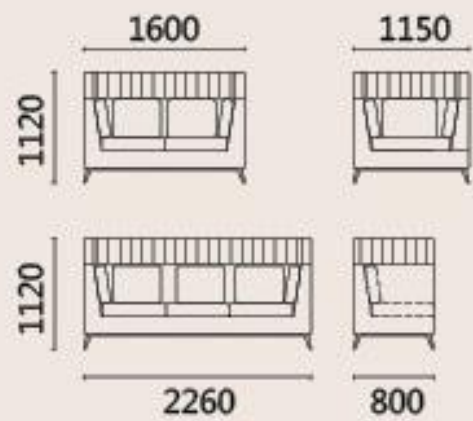

„In this fast-moving time, there must be things to hold on to. We make these things.“

CGF78-H-5023