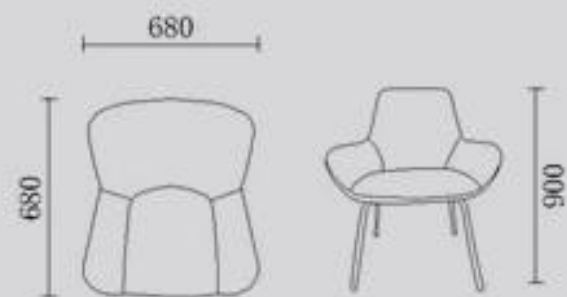

„In this fast-moving time, there must be things to hold on to. We make these things.“

CGF78-H-5145