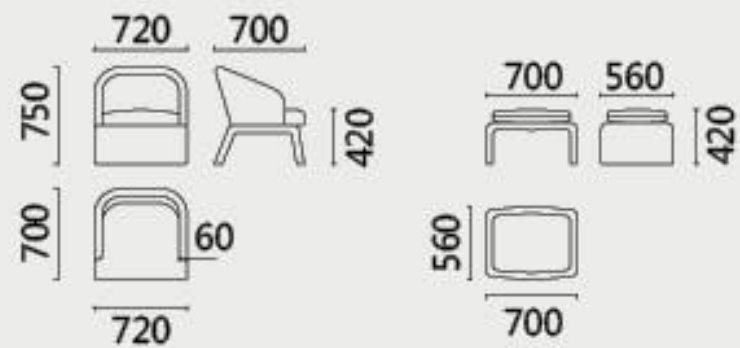

# ENVIRONMENTAL EXTRAVAGANCE

LEISURE OFFICE

215

LEISURE OFFICE

216

CGF78-  
H-5246

*Easily to cherish your dream living room*

LEISURE OFFICE  
217