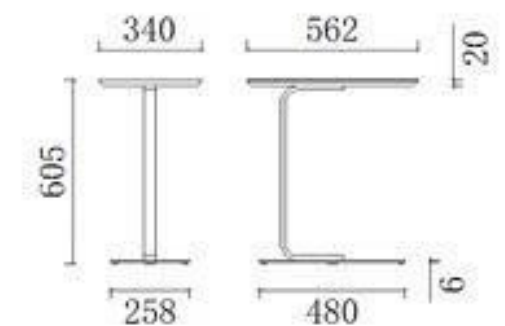

Noble and elegant shaping, soft and marvelous feeling, makes all so comfortable and natural. The ultimate honors of yesterday and the brilliance of tomorrow, combine to represent today's classical fashion in your elegant guest room.

CGF78-T-59