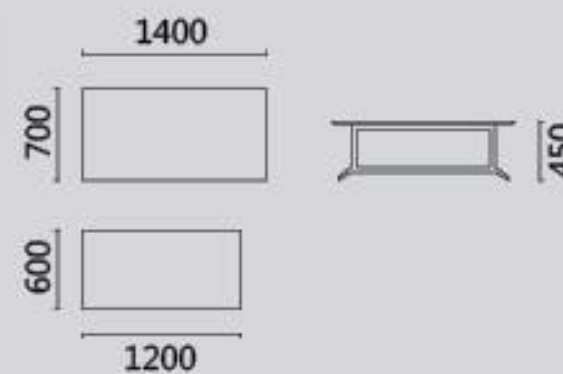

# LEISURE OFFICE

CGF78-H-5168

CGF78-T-58

The sofa has a variety of functions. Let you use unlimited space infinitely.

CGF78-H-5168

CGF78-T56

„A space full of perception and simple emotion,  
warm and sweetness is diffusing.“