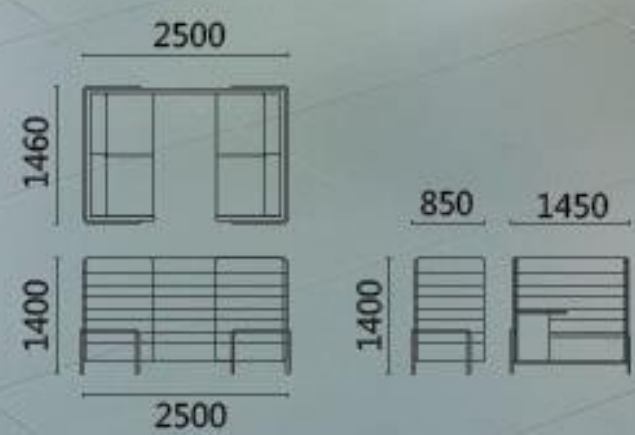

# YOUR PRIVATE HIDEAWAY

LEISURE OFFICE

35

LEISURE OFFICE

36

Easily to cherish your dream living room

**CGF78-  
H215-2**

CGF78-H-593