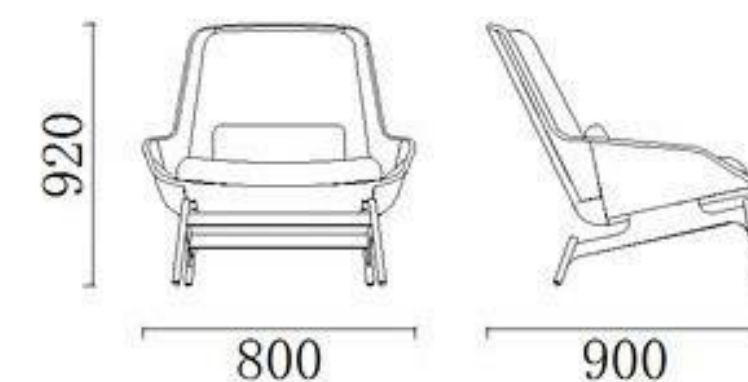

Noble and elegant shaping, soft and marvelous feeling, makes all so comfortable and natural. The ultimate honors of yesterday and the brilliance of tomorrow, combine to represent today's classical fashion in your elegant guest room.

CGF78-H-5226