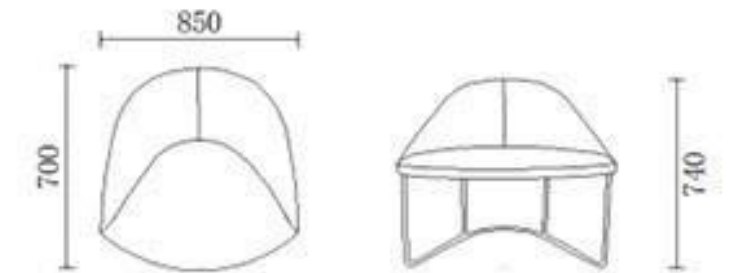

Leisure exquisite series office sofas let us deeply understand the unique appeal of office furniture. Succinct and efficient design style demonstrates unique taste and value of today's office life, highly praised by people.

**CGF78-
H-5191**