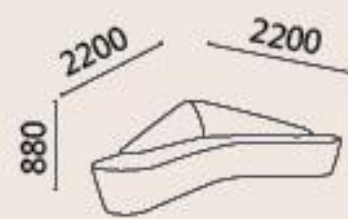

„In this fast-moving time, there must be things to hold on to. We make these things.“

CGF78-H-5170