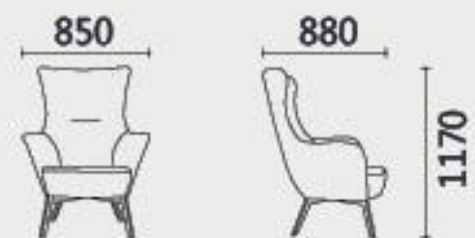

A stylistic space filled with Chan implication is created based on modern design methods together with light and shade, so that every visitor can feel its cultural spirit, so that living in it becomes a kind of spiritual enjoyment and a kind of cultural phenomenon.

**CGF78-
H-5209-1**